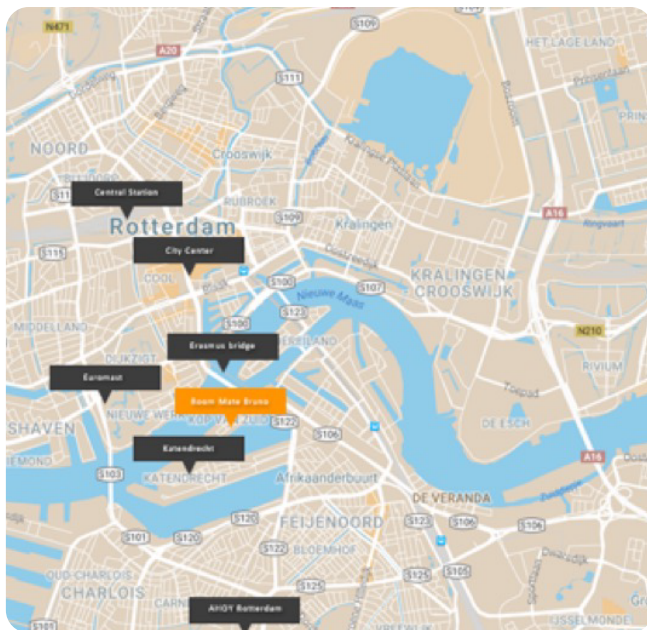

EUROPE
OUR HOTELS

RoomMate
HOTELS

BRUNO ROTTERDAM

LOCATION

Wilhelminakade 52-58
3072 AR Rotterdam

Opening date 2018
Decorated by Teresa Sapey

Telephone: 0031 (0)6 53 52 52 98
www.room-matehotels.com/bruno

Bruno will have 217 rooms divided over different room types and 4 floors. 10 function rooms with a max capacity of 130 guests in one meeting, a 450 m2 event hall for parties, exhibitions and fairs at the ground floor, colorful patio, a lobby where people can meet and share experiences.